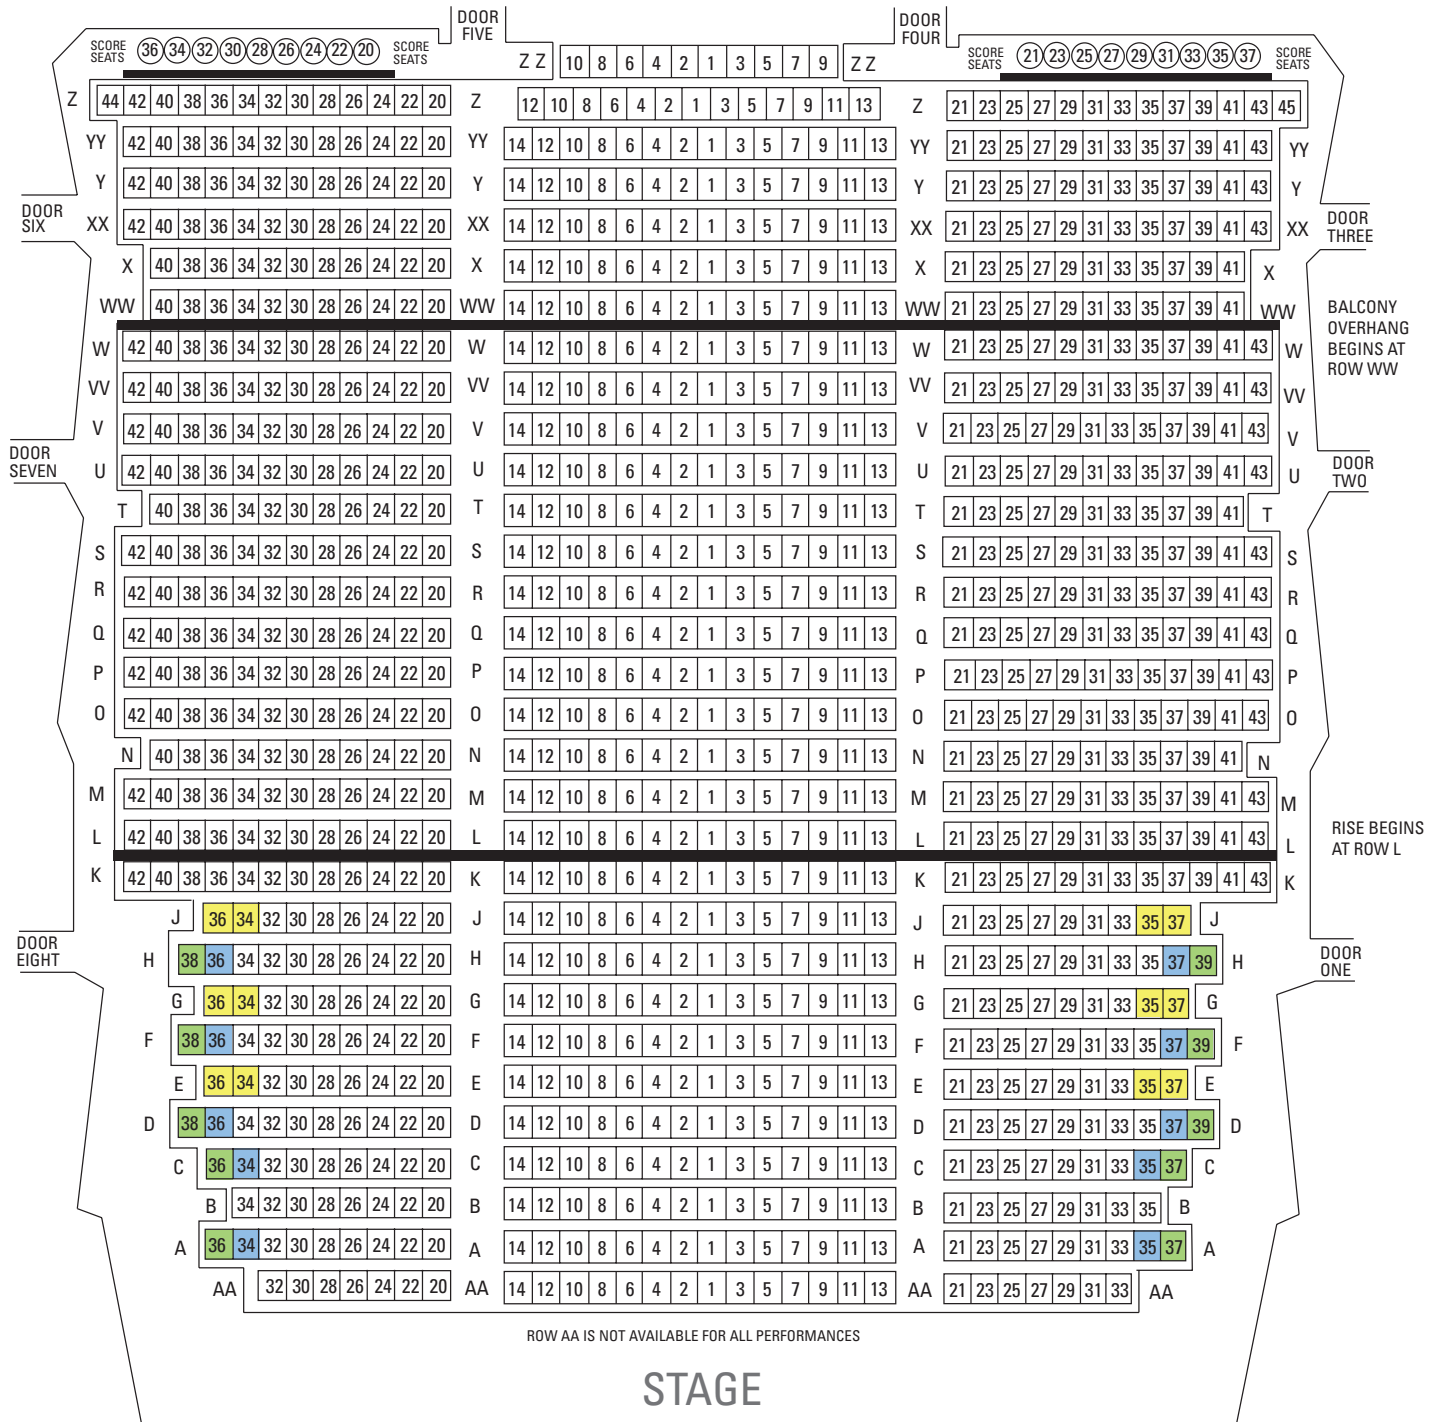

# Krannert Center for the Performing Arts

THEATRE

**Foellinger Great Hall:**  
**Main Floor**

EASY ACCESS SEATING    WHEELCHAIR SEATING    COMPANION SEATING

Please contact the Ticket Office if you have questions about easy access seating.